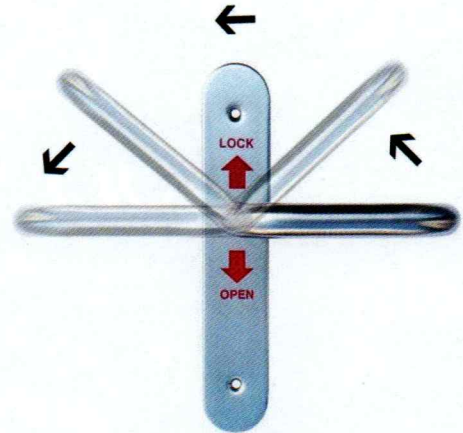

ACL500
FULLY REVERSIBLE
Accessible Toilet Lockset

www.tmorgan.co.uk

For disabled toilet doors

morgan

National Key Scheme (NKS) Lockset.

The new NKS lockset from Morgan has many unique design features to offer ease of installation and user friendly functionality. The lock body incorporates a simplified internal mechanism to ensure a smooth and light pressure operation by any existing NKS key. Furthermore the key can be turned in either direction to withdraw the latch providing added assistance to less dexterous users.

Whilst other NKS locksets require handed furniture to be fitted the Morgan lockset furniture is suitable for both right and left handed doors as standard. Simply set the lever handle to the required position during installation for a quick and easy fit.

Lock Case

Standard sized lock case for new installation or retro fit.
Stainless steel faceplate.
Quick reverse latch bolt to suit door handing.
Stainless steel striker plate.

Furniture

Stainless steel construction.
19mm return to door safety lever handle.
Universal fit - No handing requirements.
Bolt through fixings with anti tamper external heads.
External status indicator and emergency release.

Operation

The lock is opened from outside by NKS key turned in either direction.
From the inside the lever handle is pushed up to lock the door. This shows red on the external status indicator and prevents key operation from the outside although emergency access is available via the coin release.
Pushing the internal lever handle down unlocks and opens the door for exit.
Once the door is closed again it will automatically lock.