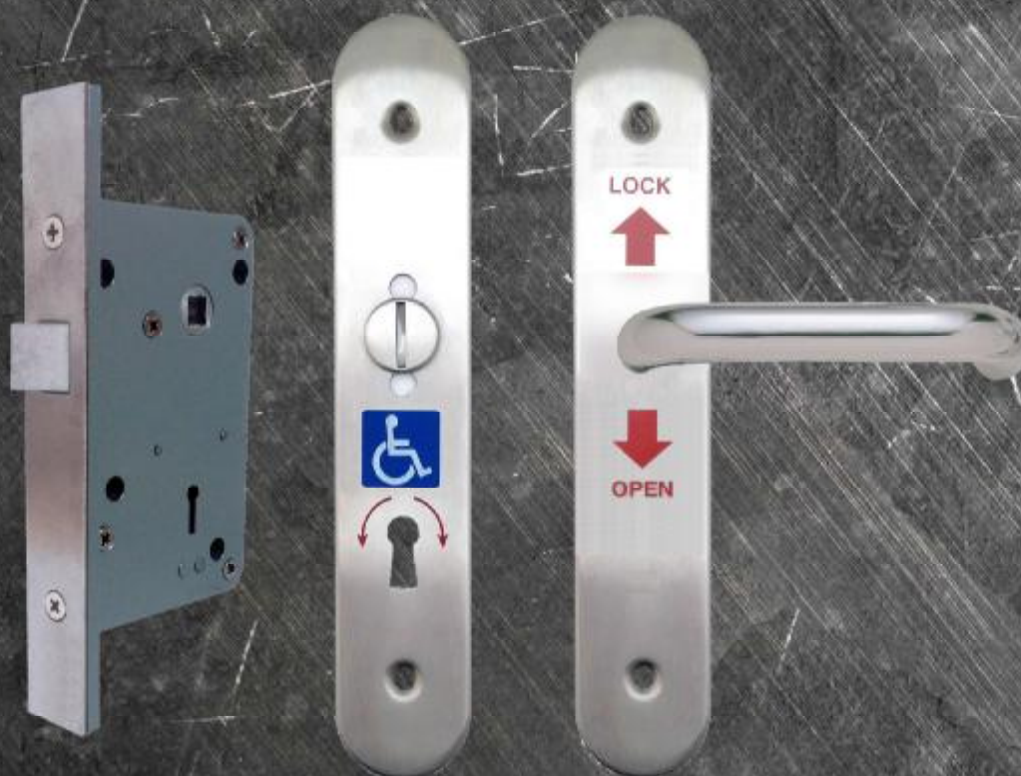

ACL500
FULLY REVERSIBLE
Accessible Toilet Lockset

www.tmorgan.co.uk

For disabled toilet doors

morgan

National Key Scheme (NKS) Lockset.

The new NKS lockset from Morgan has many unique design features to offer ease of installation and user friendly functionality. The lock body incorporates a simplified internal mechanism to ensure a smooth and light pressure operation by any existing NKS key. Furthermore the key can be turned in either direction to withdraw the latch providing added assistance to less dexterous users.

Whilst other NKS locksets require handed furniture to be fitted the Morgan lockset furniture is suitable for both right and left handed doors as standard. Simply set the lever handle to the required position during installation for a quick and easy fit.

Lock Case

Standard sized lock case for new installation or retro fit.
Stainless steel faceplate.
Quick reverse latch bolt to suit door handing.
Stainless steel striker plate.

Furniture

Stainless steel construction.
19mm return to door safety lever handle.
Universal fit - No handing requirements.
Bolt through fixings with anti tamper external heads.
External status indicator and emergency release.

Operation

The lock is opened from outside by NKS key turned in either direction.
From the inside the lever handle is pushed up to lock the door. This shows red on the external status indicator and prevents key operation from the outside although emergency access is available via the coin release.
Pushing the internal lever handle down unlocks and opens the door for exit.
Once the door is closed again it will automatically lock.